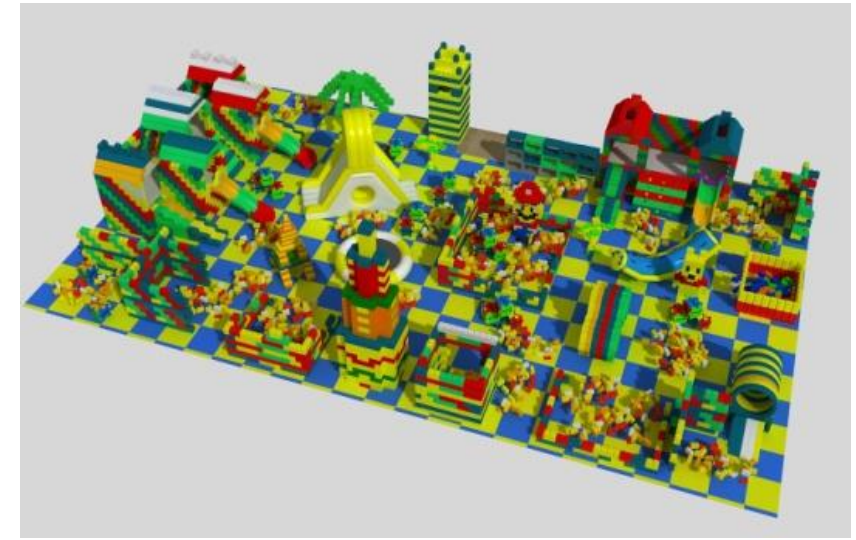

Giant Soft Bricks Playland

[click here to visit website](#)

Entertaining, educational, healthy and safe. The bricks are large and soft, made of EPP foam. Suitable age 1-12 years old, 1-3 hours playing time, children will want to come back again and again. Very good at sell tickets and improving venues' footfall.

This playland includes: castle 1 with slide (6mt long), castle 2 with slide (3.2mt long), trampoline (2m), trolley toys, rainbow cave, hexagonal cave, tower, bear, inflatable slide (4mt long), climbing roof, toy cars, mega blocks, puzzles, column, brick tree, brick house, letters, thousands of giant soft bricks (largest brick is 90cmx15cmx20cm), etc.

Space required: 100-240sqmt / 1,000-2,400sqft

Load-in: 3 days

1 x 40ft HC containers or 1 truck

Load-out: 2 days